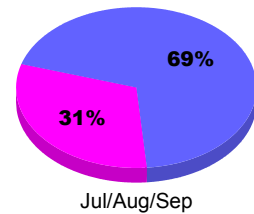

Gender Comparison 2010-2011