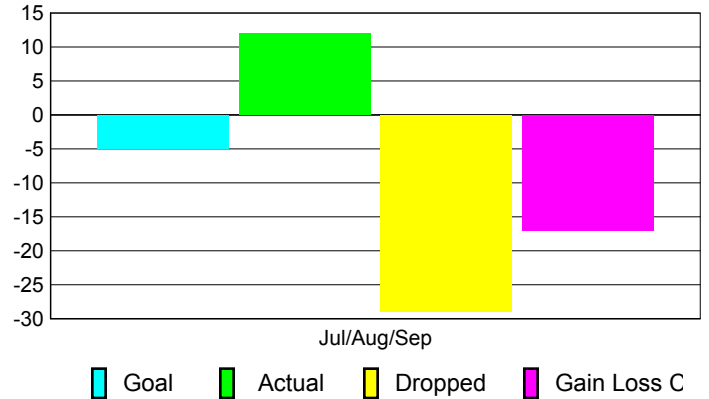

Membership Results 2010-2011

Goal, New, Dropped, Gain/Loss

Comparison of Membership Gain/Loss

Current Year Compared to the Previous Year