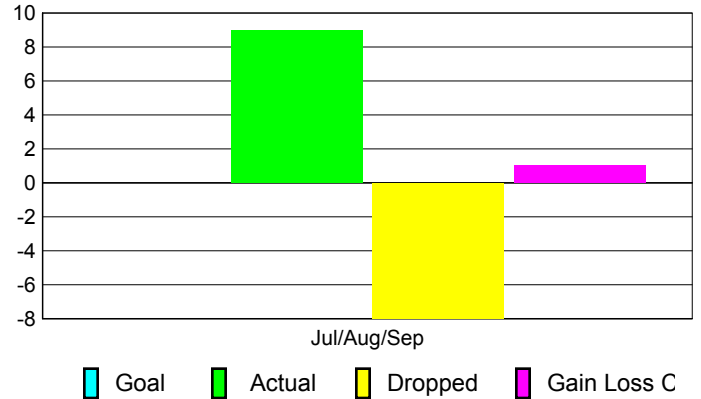

Club Results 2010-2011

Goal, New, Dropped, Gain/Loss

MEMBERSHIP

Membership Results
2010-2011

Membership
2009-2010

Month	Net Memb Goal	Actual New Memb	Actual Dropped Memb	Gain/Loss of Memb	Gain/Loss of Memb
Jul/Aug/Sep	0	9	-8	1	-4
Totals	0	9	-8	1	-4

Membership Results 2010-2011

Goal, New, Dropped, Gain/Loss

Comparison of Club Gain/Loss

Current Year Compared to the Previous Year

Comparison of Membership Gain/Loss

Current Year Compared to the Previous Year