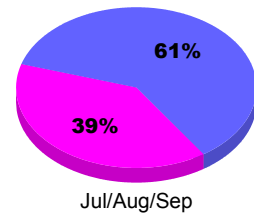

Membership Results
2010-2011

Membership
2009-2010

Month	Net Memb Goal	Actual New Memb	Actual Dropped Memb	Gain/Loss of Memb	Gain/Loss of Memb
Jul/Aug/Sep	0	1	-8	-7	-7
Totals	0	1	-8	-7	-7

Membership Results 2010-2011

Goal, New, Dropped, Gain/Loss

Comparison of Membership Gain/Loss

Current Year Compared to the Previous Year

Gender Comparison 2010-2011

Jul/Aug/Sep

■ Male ■ Female

2010-2011 GMT Reports for District (or Undistricted) **District 60 A SURINAME**